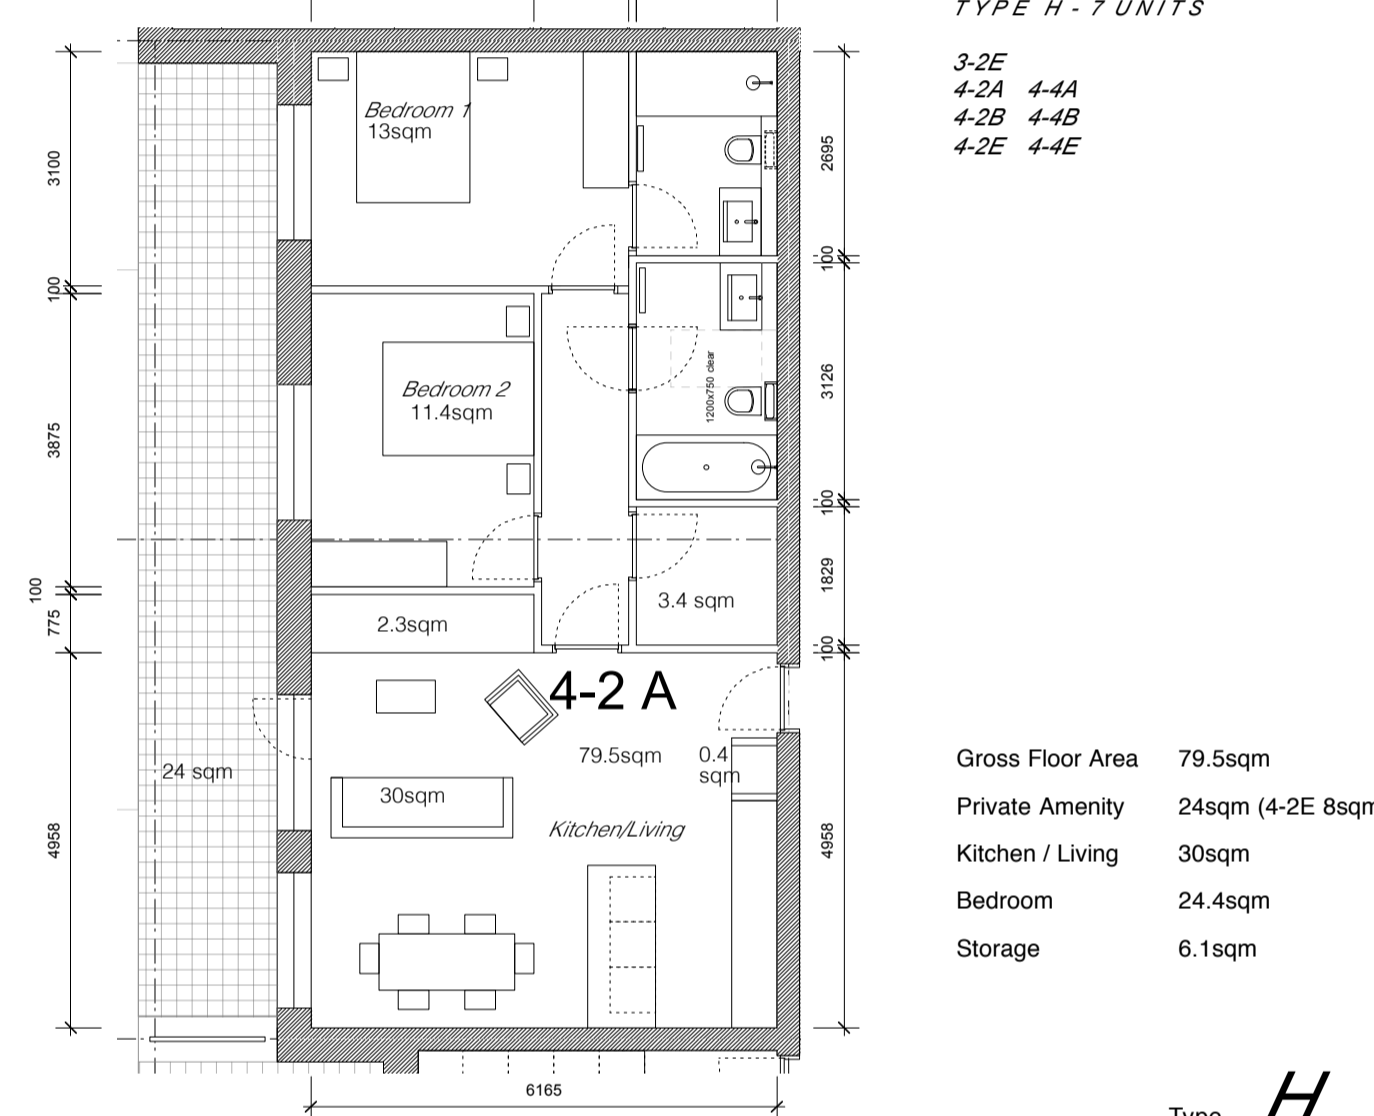

Gross Floor Area 81sqm  
Private Amenity 7.7sqm  
Kitchen / Living 30sqm  
Bedroom 24.4sqm  
Storage 6.2sqm

Type **G1**

01 TWO BED UNITS  
A-PA033 Scale 1:100

Gross Floor Area 80sqm  
Private Amenity 7.7sqm  
Kitchen / Living 30sqm  
Bedroom 24.4sqm  
Storage 6.1sqm

Type **G4**

04 TWO BED UNITS  
A-PA033 Scale 1:100

Gross Floor Area 80sqm  
Private Amenity 20sqm (3-3C) 7.6sqm (4-3C)  
Kitchen / Living 31sqm  
Bedroom 24.4sqm  
Storage 6.9sqm

Type **K**

07 TWO BED UNITS  
A-PA033 Scale 1:100

Gross Floor Area 81sqm  
Private Amenity 7.7sqm  
Kitchen / Living 30sqm  
Bedroom 24.4sqm  
Storage 6.2sqm

Type **G2**

02 TWO BED UNITS  
A-PA033 Scale 1:100

Gross Floor Area 79.5sqm  
Private Amenity 24sqm (4-2E 8sqm)  
Kitchen / Living 30sqm  
Bedroom 24.4sqm  
Storage 6.1sqm

Type **H**

05 TWO BED UNITS  
A-PA033 Scale 1:100

Gross Floor Area 83sqm  
Private Amenity 47sqm  
Kitchen / Living 35sqm  
Bedroom 24.4sqm  
Storage 6sqm

Type **L**

08 TWO BED UNITS  
A-PA033 Scale 1:100