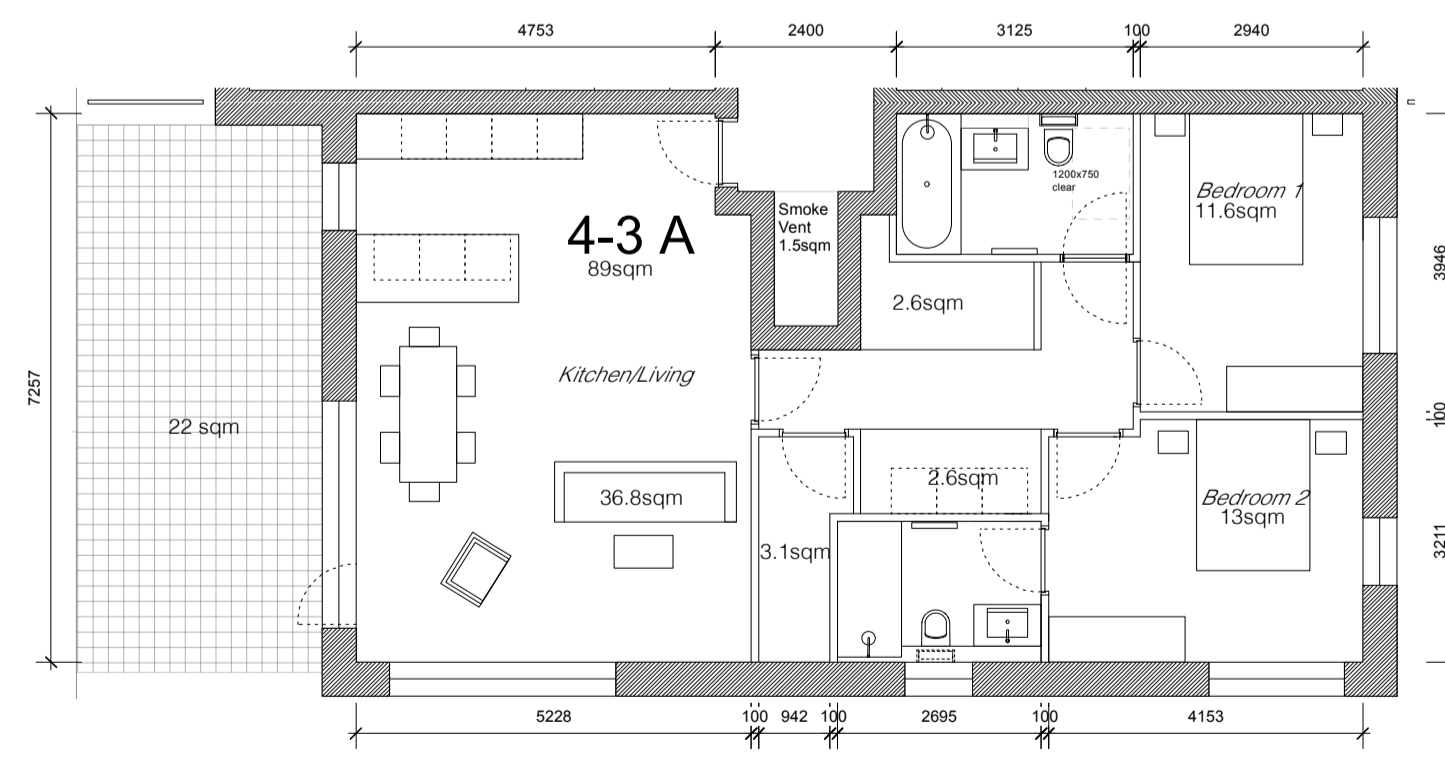

Type **G4**

04 TWO BED UNITS  
A-PA033 Scale 1:100

Gross Floor Area 80sqm  
Private Amenity 20sqm (3-3C) 7.6sqm (4-3C)  
Kitchen / Living 31sqm  
Bedroom 24.4sqm  
Storage 6.9sqm

Type **K**

07 TWO BED UNITS  
A-PA033 Scale 1:100

Gross Floor Area 81sqm  
Private Amenity 7.7sqm  
Kitchen / Living 30sqm  
Bedroom 24.4sqm  
Storage 6.2sqm

Type **G2**

02 TWO BED UNITS  
A-PA033 Scale 1:100

Gross Floor Area 79.5sqm  
Private Amenity 24sqm (4-2E 8sqm)  
Kitchen / Living 30sqm  
Bedroom 24.4sqm  
Storage 6.1sqm

Type **H**

05 TWO BED UNITS  
A-PA033 Scale 1:100

Gross Floor Area 83sqm  
Private Amenity 47sqm  
Kitchen / Living 35sqm  
Bedroom 24.4sqm  
Storage 6sqm

Type **L**

08 TWO BED UNITS  
A-PA033 Scale 1:100

Gross Floor Area 80sqm  
Private Amenity 7.7sqm  
Kitchen / Living 30sqm  
Bedroom 24.4sqm  
Storage 6.1sqm

Type **G3**

03 TWO BED UNITS  
A-PA033 Scale 1:100

Gross Floor Area 89sqm  
Private Amenity 22sqm  
Kitchen / Living 36.8sqm  
Bedroom 24.6sqm  
Storage 8.3sqm