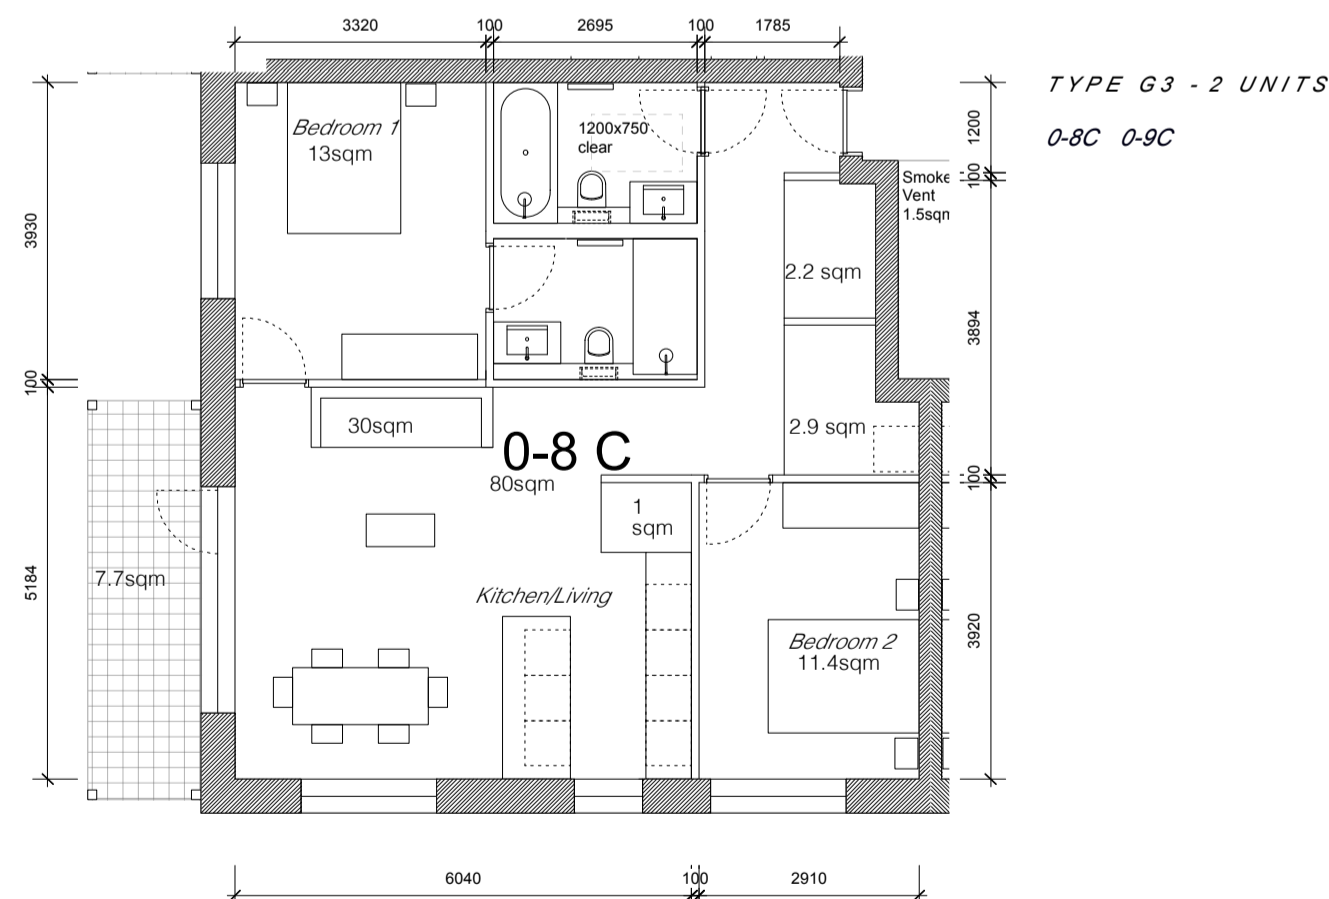

Type **G4**

04 TWO BED UNITS  
A-PA033 Scale 1:100

Gross Floor Area 80sqm  
Private Amenity 20sqm (3-3C) 7.6sqm (4-3C)  
Kitchen / Living 31sqm  
Bedroom 24.4sqm  
Storage 6.9sqm

Type **K**

07 TWO BED UNITS  
A-PA033 Scale 1:100

Gross Floor Area 81sqm  
Private Amenity 7.7sqm  
Kitchen / Living 30sqm  
Bedroom 24.4sqm  
Storage 6.2sqm

Type **G2**

02 TWO BED UNITS  
A-PA033 Scale 1:100

Gross Floor Area 79.5sqm  
Private Amenity 24sqm (4-2E 8sqm)  
Kitchen / Living 30sqm  
Bedroom 24.4sqm  
Storage 6.1sqm

Type **H**

05 TWO BED UNITS  
A-PA033 Scale 1:100

Gross Floor Area 83sqm  
Private Amenity 47sqm  
Kitchen / Living 35sqm  
Bedroom 24.4sqm  
Storage 6sqm

Type **L**

08 TWO BED UNITS  
A-PA033 Scale 1:100

Gross Floor Area 80sqm  
Private Amenity 7.7sqm  
Kitchen / Living 30sqm  
Bedroom 24.4sqm  
Storage 6.1sqm

Type **G3**

03 TWO BED UNITS  
A-PA033 Scale 1:100

Gross Floor Area 89sqm  
Private Amenity 22sqm  
Kitchen / Living 36.8sqm  
Bedroom 24.6sqm  
Storage 8.3sqm