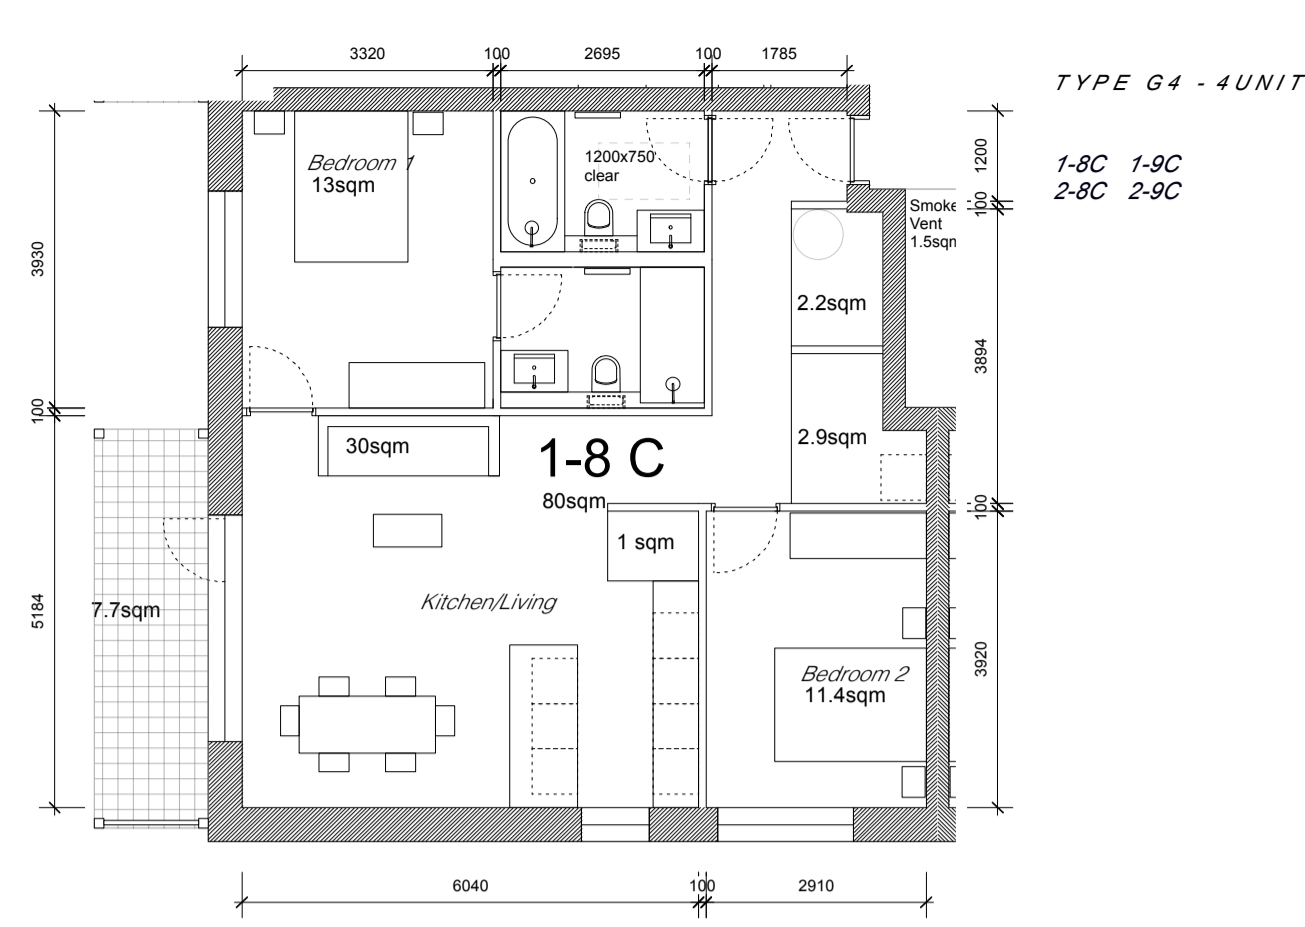

Gross Floor Area 81sqm  
Private Amenity 7.7sqm  
Kitchen / Living 30sqm  
Bedroom 24.4sqm  
Storage 6.2sqm

Type **G1**

01 TWO BED UNITS  
A-PA033 Scale 1:100

Gross Floor Area 80sqm  
Private Amenity 7.7sqm  
Kitchen / Living 30sqm  
Bedroom 24.4sqm  
Storage 6.1sqm

Type **G4**

04 TWO BED UNITS  
A-PA033 Scale 1:100

Gross Floor Area 80sqm  
Private Amenity 20sqm (3-3C) 7.6sqm (4-3C)  
Kitchen / Living 31sqm  
Bedroom 24.4sqm  
Storage 6.9sqm

Type **K**

07 TWO BED UNITS  
A-PA033 Scale 1:100

Gross Floor Area 81sqm  
Private Amenity 7.7sqm  
Kitchen / Living 30sqm  
Bedroom 24.4sqm  
Storage 6.2sqm

Type **G2**

02 TWO BED UNITS  
A-PA033 Scale 1:100

Gross Floor Area 79.5sqm  
Private Amenity 24sqm (4-2E 8sqm)  
Kitchen / Living 30sqm  
Bedroom 24.4sqm  
Storage 6.1sqm

Type **H**

05 TWO BED UNITS  
A-PA033 Scale 1:100

Gross Floor Area 83sqm  
Private Amenity 47sqm  
Kitchen / Living 35sqm  
Bedroom 24.4sqm  
Storage 6sqm

Type **L**

08 TWO BED UNITS  
A-PA033 Scale 1:100