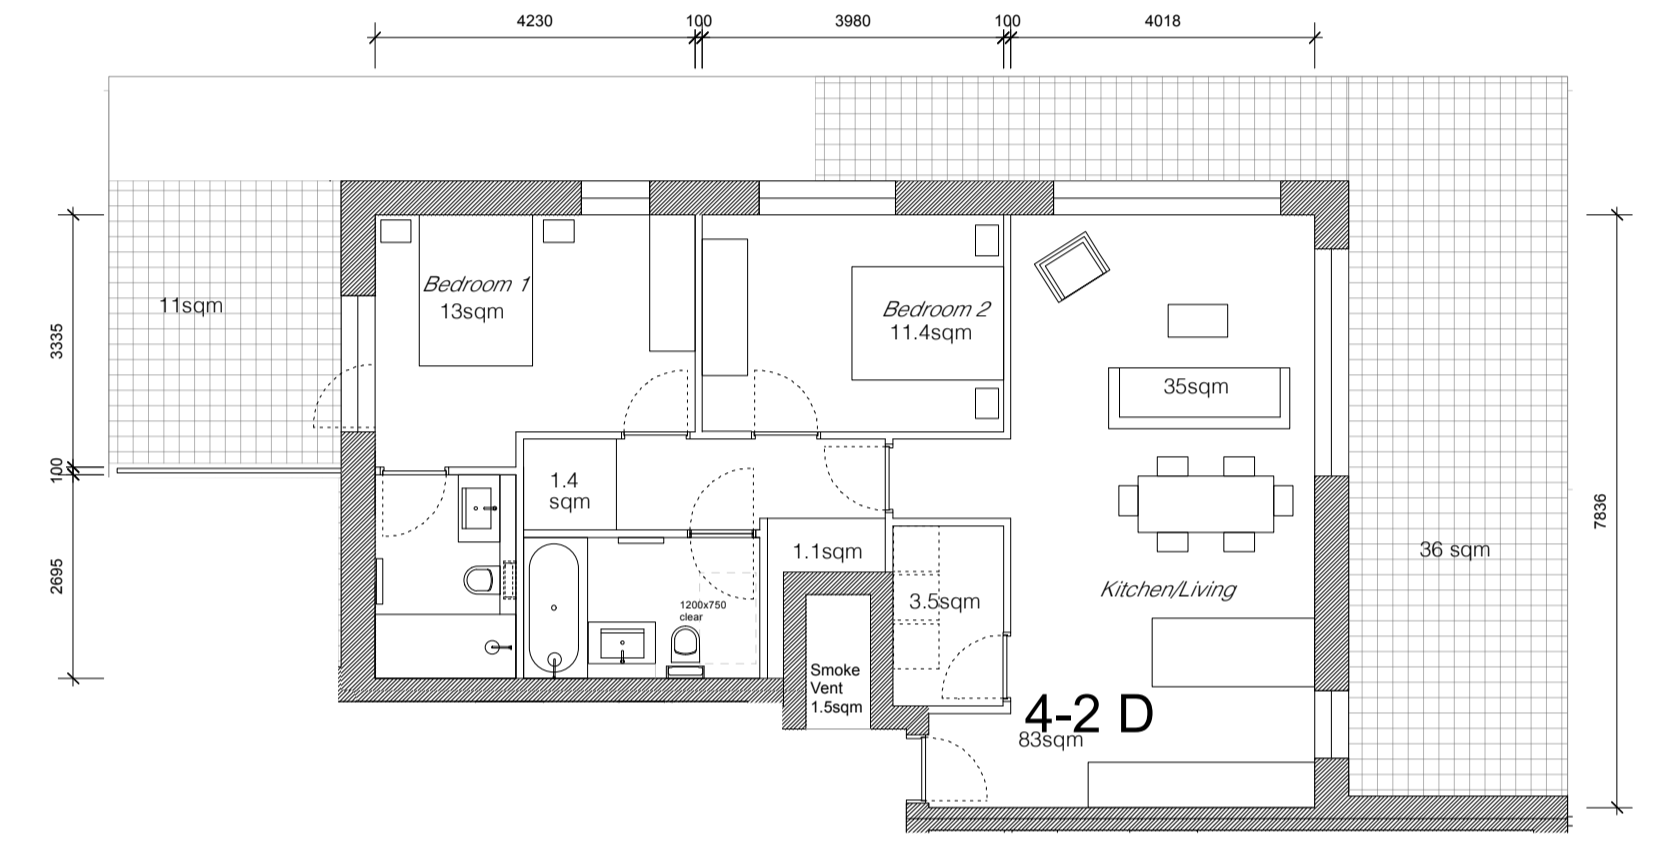

Type **G4**

04 TWO BED UNITS  
A-PA033 Scale 1:100

Gross Floor Area 80sqm  
Private Amenity 20sqm (3-3C) 7.6sqm (4-3C)  
Kitchen / Living 31sqm  
Bedroom 24.4sqm  
Storage 6.9sqm

Type **K**

07 TWO BED UNITS  
A-PA033 Scale 1:100

Gross Floor Area 81sqm  
Private Amenity 7.7sqm  
Kitchen / Living 30sqm  
Bedroom 24.4sqm  
Storage 6.2sqm

Type **G2**

02 TWO BED UNITS  
A-PA033 Scale 1:100

Gross Floor Area 79.5sqm  
Private Amenity 24sqm (4-2E 8sqm)  
Kitchen / Living 30sqm  
Bedroom 24.4sqm  
Storage 6.1sqm

Type **H**

05 TWO BED UNITS  
A-PA033 Scale 1:100

Gross Floor Area 83sqm  
Private Amenity 47sqm  
Kitchen / Living 35sqm  
Bedroom 24.4sqm  
Storage 6sqm

Type **L**

08 TWO BED UNITS  
A-PA033 Scale 1:100

Gross Floor Area 80sqm  
Private Amenity 7.7sqm  
Kitchen / Living 30sqm  
Bedroom 24.4sqm  
Storage 6.1sqm

Type **G3**

03 TWO BED UNITS  
A-PA033 Scale 1:100

Gross Floor Area 89sqm  
Private Amenity 22sqm  
Kitchen / Living 36.8sqm  
Bedroom 24.6sqm  
Storage 8.3sqm