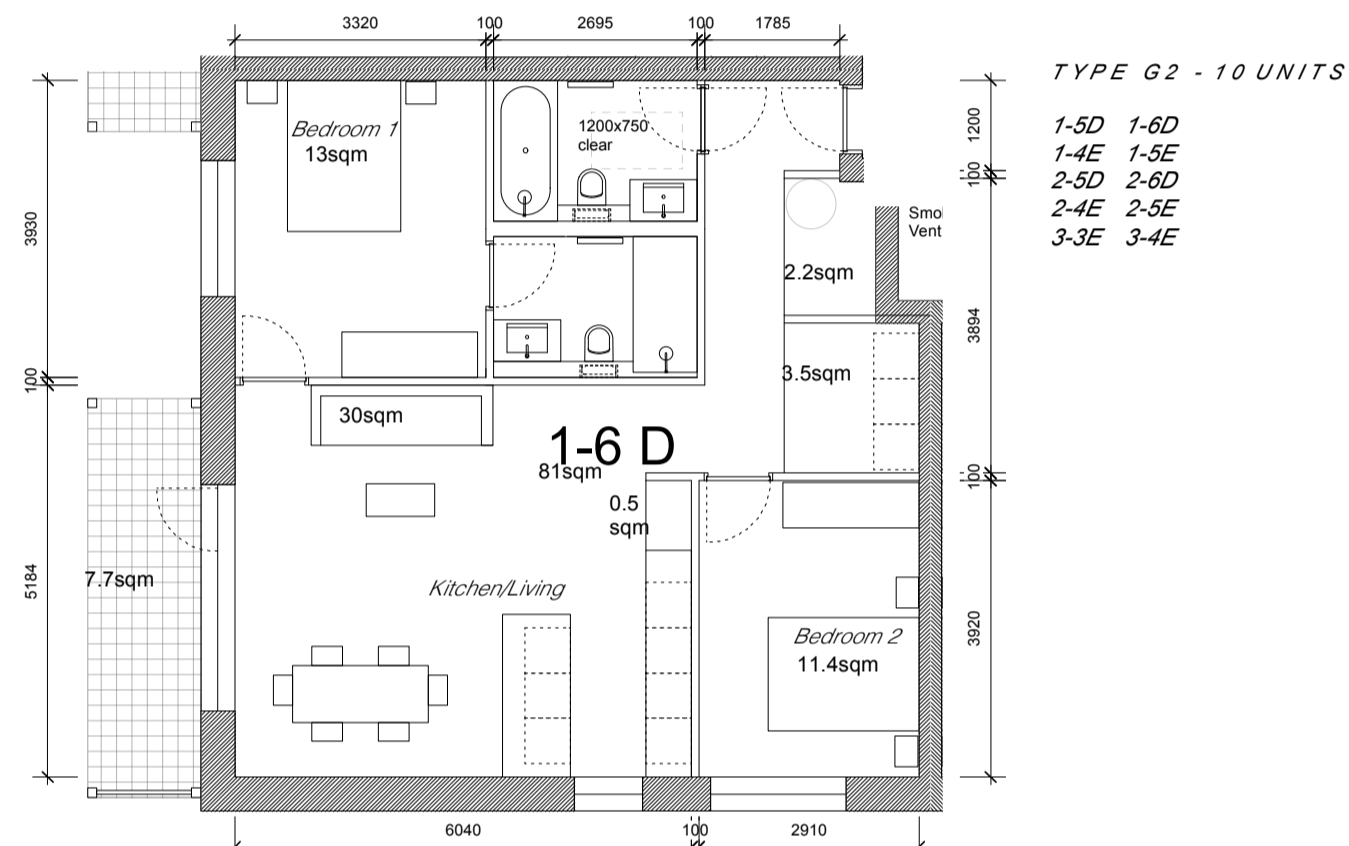

Gross Floor Area 81sqm  
Private Amenity 7.7sqm  
Kitchen / Living 30sqm  
Bedroom 24.4sqm  
Storage 6.2sqm

Type **G1**

01 TWO BED UNITS  
A-PA033 Scale 1:100

Gross Floor Area 80sqm  
Private Amenity 7.7sqm  
Kitchen / Living 30sqm  
Bedroom 24.4sqm  
Storage 6.1sqm

Type **G4**

04 TWO BED UNITS  
A-PA033 Scale 1:100

Gross Floor Area 80sqm  
Private Amenity 20sqm (3-3C) 7.6sqm (4-3C)  
Kitchen / Living 31sqm  
Bedroom 24.4sqm  
Storage 6.9sqm

Type **K**

07 TWO BED UNITS  
A-PA033 Scale 1:100

Gross Floor Area 81sqm  
Private Amenity 7.7sqm  
Kitchen / Living 30sqm  
Bedroom 24.4sqm  
Storage 6.2sqm

Type **G2**

02 TWO BED UNITS  
A-PA033 Scale 1:100

Gross Floor Area 79.5sqm  
Private Amenity 24sqm (4-2E 8sqm)  
Kitchen / Living 30sqm  
Bedroom 24.4sqm  
Storage 6.1sqm

Type **H**

05 TWO BED UNITS  
A-PA033 Scale 1:100

Gross Floor Area 83sqm  
Private Amenity 47sqm  
Kitchen / Living 35sqm  
Bedroom 24.4sqm  
Storage 6sqm

Type **L**

08 TWO BED UNITS  
A-PA033 Scale 1:100