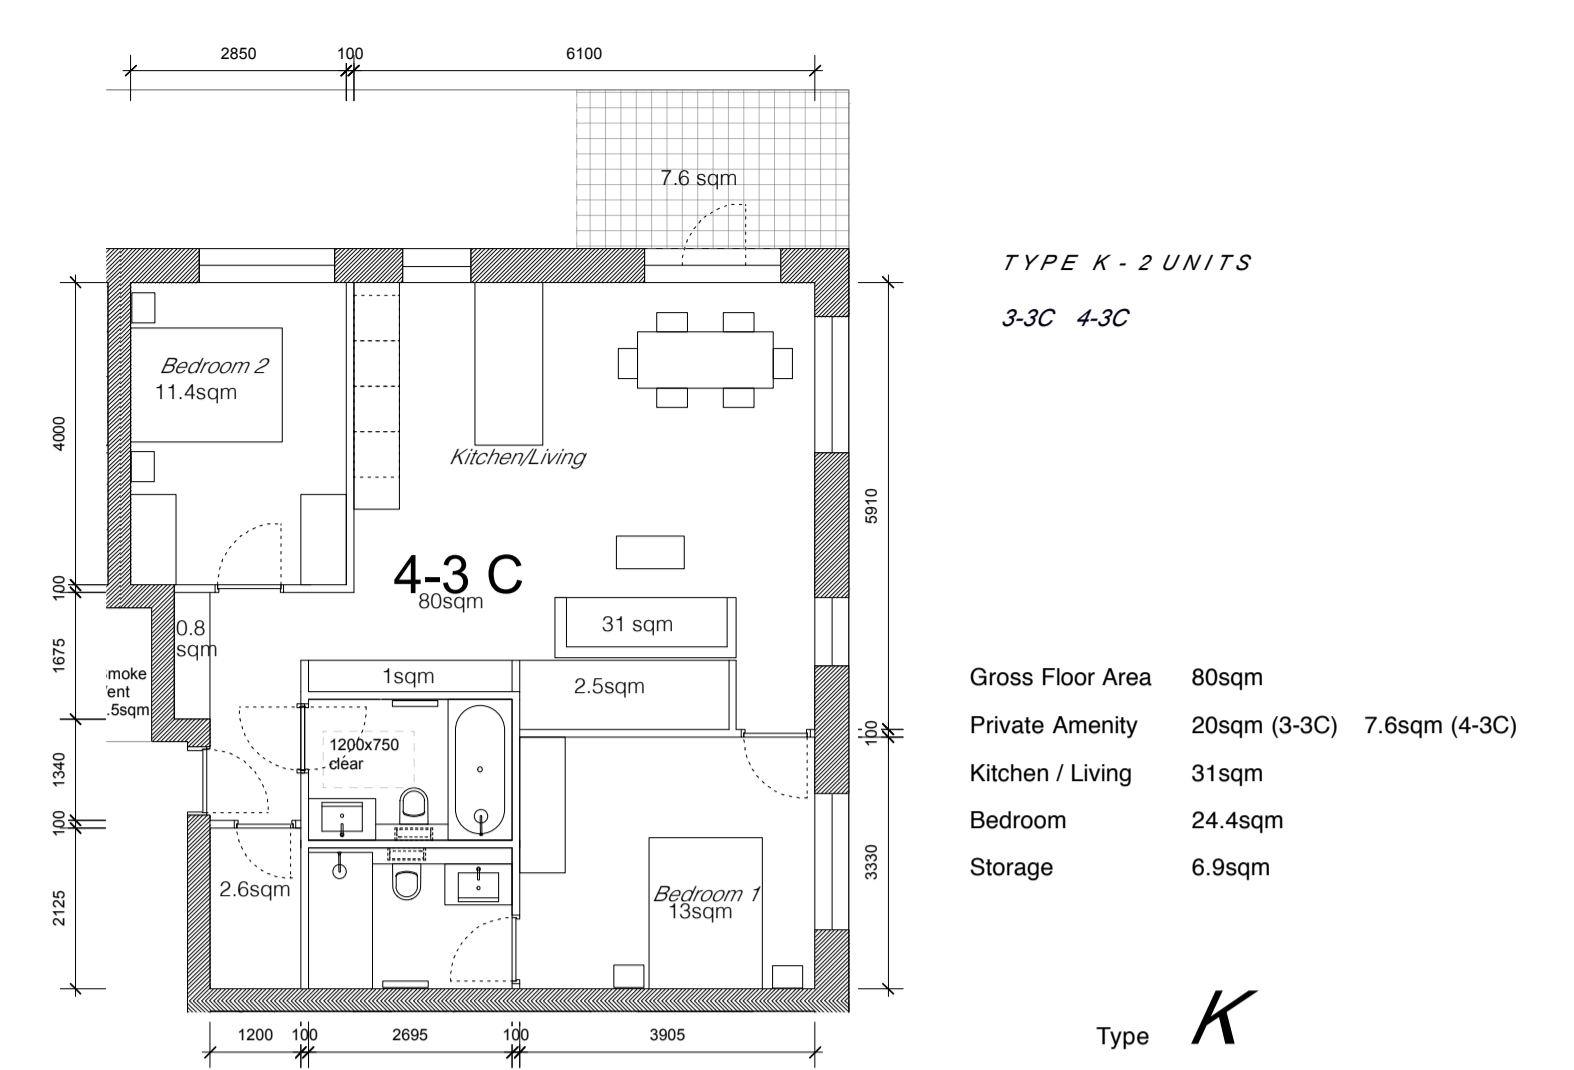

Gross Floor Area 81sqm  
Private Amenity 7.7sqm  
Kitchen / Living 30sqm  
Bedroom 24.4sqm  
Storage 6.2sqm

Type **G1**

01 TWO BED UNITS  
A-PA033 Scale 1:100

Gross Floor Area 80sqm  
Private Amenity 7.7sqm  
Kitchen / Living 30sqm  
Bedroom 24.4sqm  
Storage 6.1sqm

Type **G4**

04 TWO BED UNITS  
A-PA033 Scale 1:100

Gross Floor Area 80sqm  
Private Amenity 20sqm (3-3C) 7.6sqm (4-3C)  
Kitchen / Living 31sqm  
Bedroom 24.4sqm  
Storage 6.9sqm

Type **K**

07 TWO BED UNITS  
A-PA033 Scale 1:100

Gross Floor Area 81sqm  
Private Amenity 7.7sqm  
Kitchen / Living 30sqm  
Bedroom 24.4sqm  
Storage 6.2sqm

Type **G2**

02 TWO BED UNITS  
A-PA033 Scale 1:100

Gross Floor Area 79.5sqm  
Private Amenity 24sqm (4-2E 8sqm)  
Kitchen / Living 30sqm  
Bedroom 24.4sqm  
Storage 6.1sqm

Type **H**

05 TWO BED UNITS  
A-PA033 Scale 1:100

Gross Floor Area 83sqm  
Private Amenity 47sqm  
Kitchen / Living 35sqm  
Bedroom 24.4sqm  
Storage 6sqm

Type **L**

08 TWO BED UNITS  
A-PA033 Scale 1:100