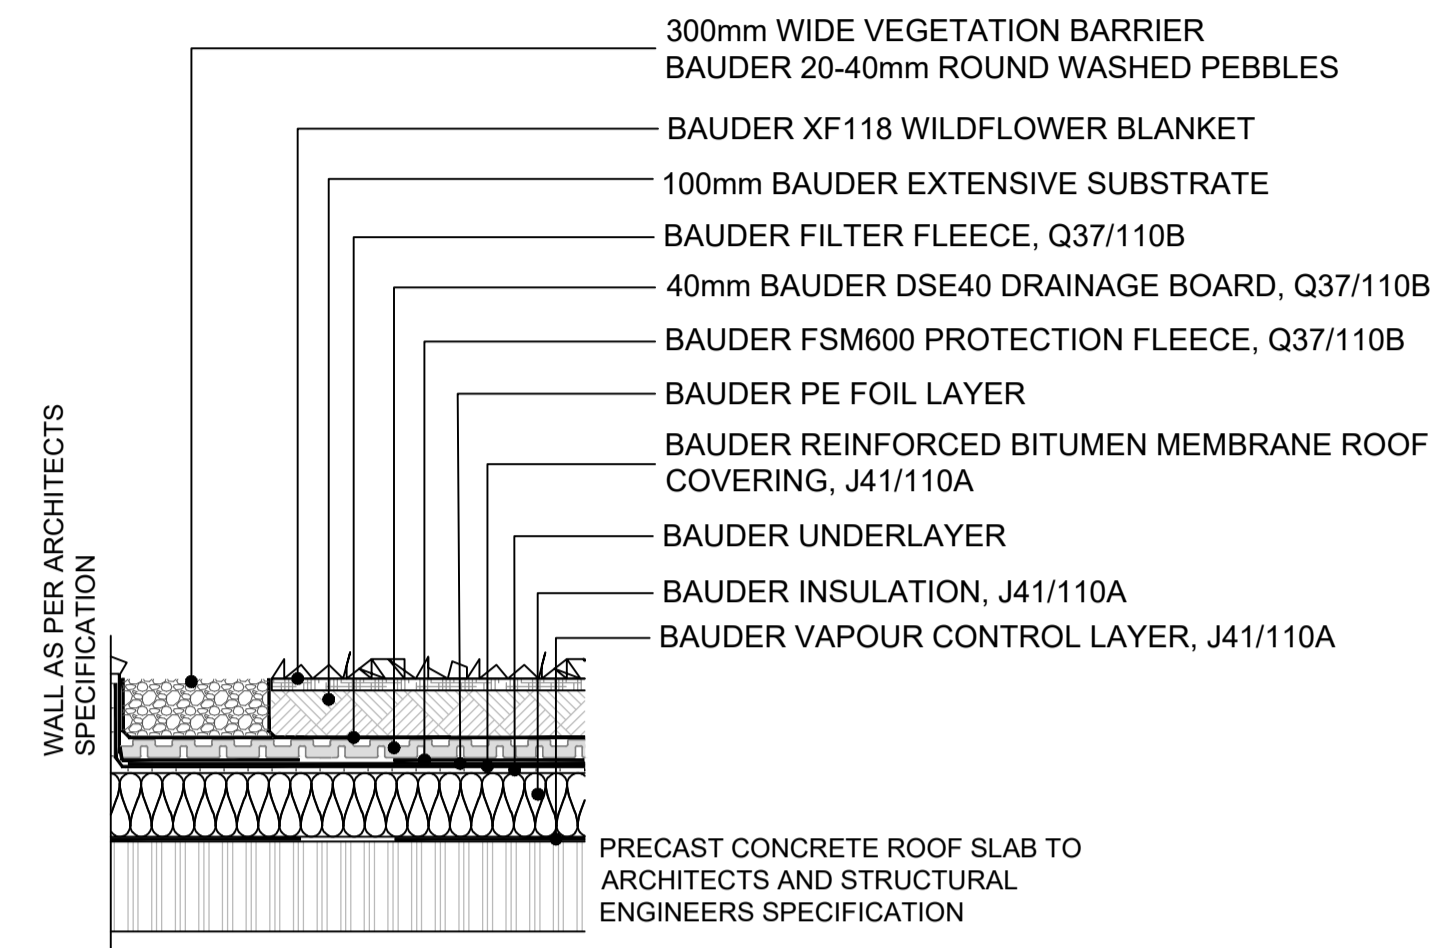

**7** RAIN GARDEN  
 7004 SCALE: 1:20 @A1

**8** WILDFLOWER BLANKET - ROOF  
 7004 SCALE: 1:20 @A1

ISSUE/REVISION

I/R	DATE	DESCRIPTION
-	24 Jan 2020	ISSUE FOR PLANNING

PROJECT NUMBER

60588099

SHEET TITLE

DETAILS  
 SHEET 4 / 6