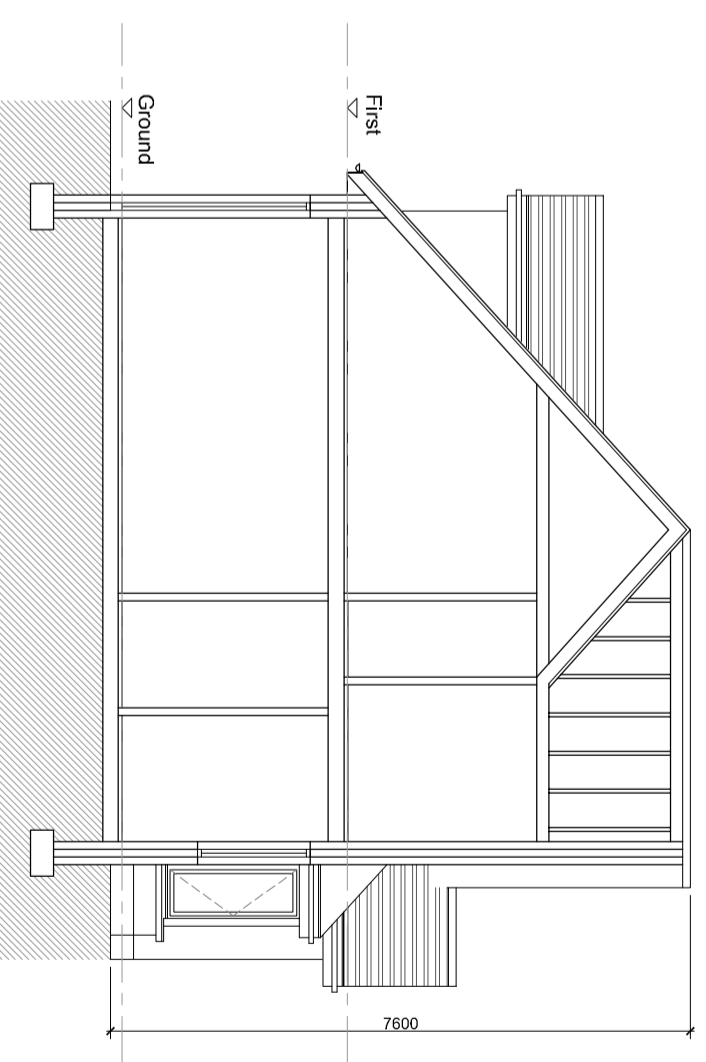

01 ELEVATION A
SCALE: 1:100

02 ELEVATION B
SCALE: 1:100

03 ELEVATION C
SCALE: 1:100

04 ELEVATION D
SCALE: 1:100

05 SECTION
SCALE: 1:100

06 KEYPLAN
SCALE: 1:500

Rev	Date	Initial	Notes	CHK
A	09/20	AC	SHD Issue	

SHD Issue

Client
Romeville Developments Ltd.

Project
Proposed Residential Development
Stoney Hill Road, Rathcoole,
Co. Dublin

Drawing Title
Existing house to be demolished
House A
Elevations

Drawn	Checked	Paper/Size	Scale	Date	Revision
AC	PU	A2	1:100	Sept 2019	
Project No.				107	A
Drawing No.				17-098	