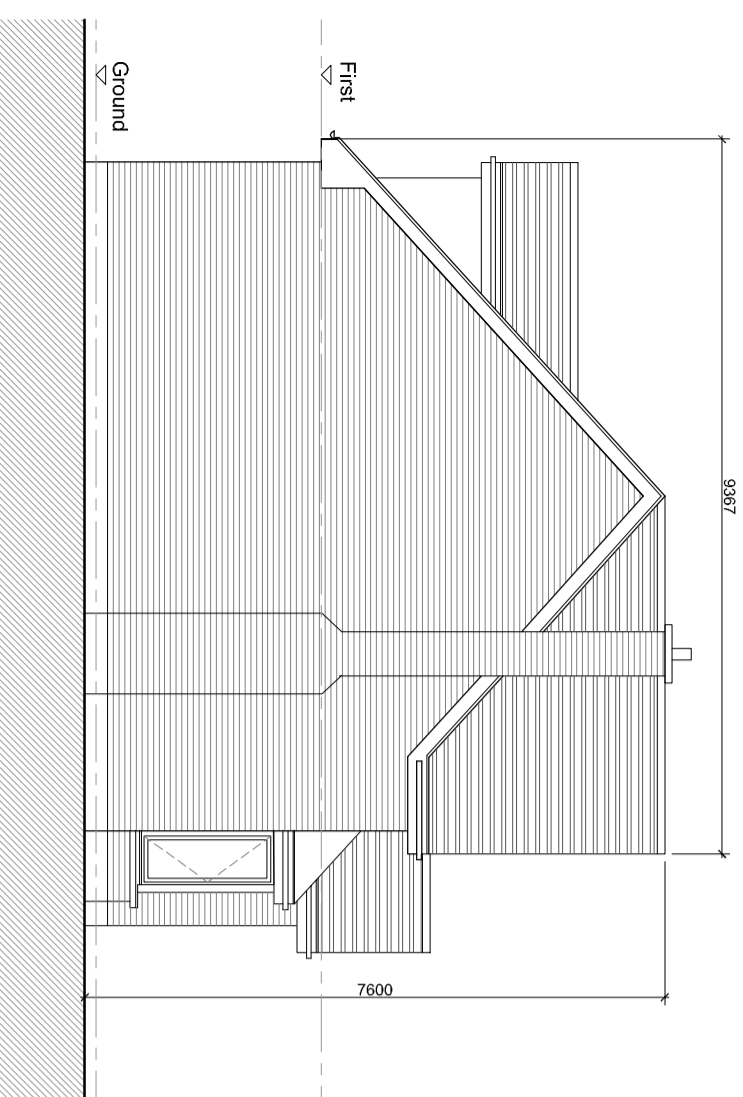

01 ELEVATION A
SCALE: 1:100

02 ELEVATION B
SCALE: 1:100

03 ELEVATION C
SCALE: 1:100

04 ELEVATION D
SCALE: 1:100

05 SECTION
SCALE: 1:100

06 KEYPLAN
SCALE: 1:500

Rev	Date	Initial	Notes	CHK
A	09/20	AC	SHD Issue	

SHD Issue

Client
Romeville Developments Ltd.

Project
Proposed Residential Development
Stoney Hill Road, Rathcoole,
Co. Dublin

Drawing Title
Existing house to be demolished
House A
Elevations

Drawn	Checked	Paper/Size	Scale	Date	Revision
AC	PU	A2	1:100	Sept 2019	
Project No.				107	A
Drawing No.				17-098	