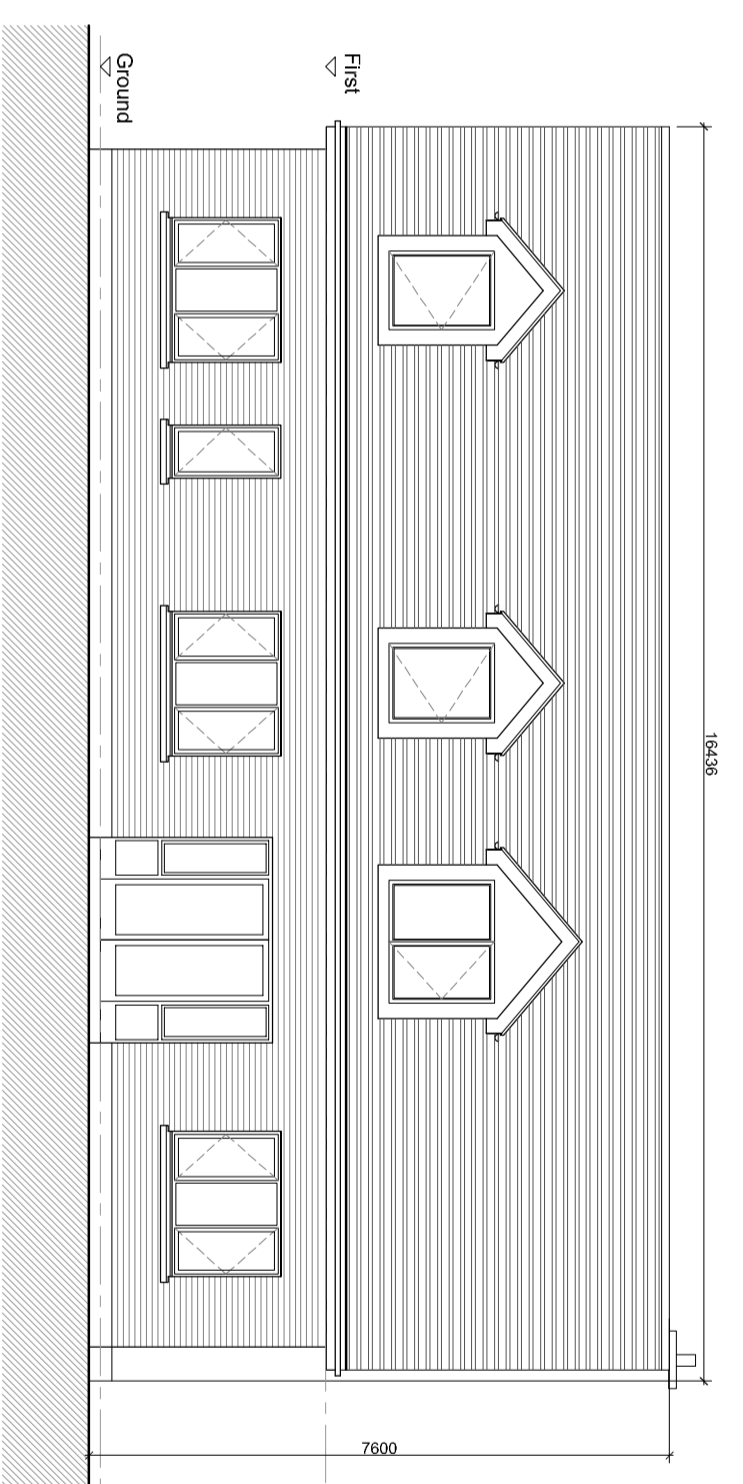

01 ELEVATION A
SCALE: 1:100

02 ELEVATION B
SCALE: 1:100

03 ELEVATION C
SCALE: 1:100

04 ELEVATION D
SCALE: 1:100

05 SECTION
SCALE: 1:100

06 KEYPLAN
SCALE: 1:500

Rev	Date	Initial	Notes	CHK
A	09/20	AC	SHD Issue	

SHD Issue

Client
Romeville Developments Ltd.

Project
Proposed Residential Development
Stoney Hill Road, Rathcoole,
Co. Dublin

Drawing Title
Existing house to be demolished
House A
Elevations

Drawn	Checked	Paper/Size	Scale	Date	Revision
AC	PU	A2	1:100	Sept 2019	
Project No.				107	A
Drawing No.				17-098	