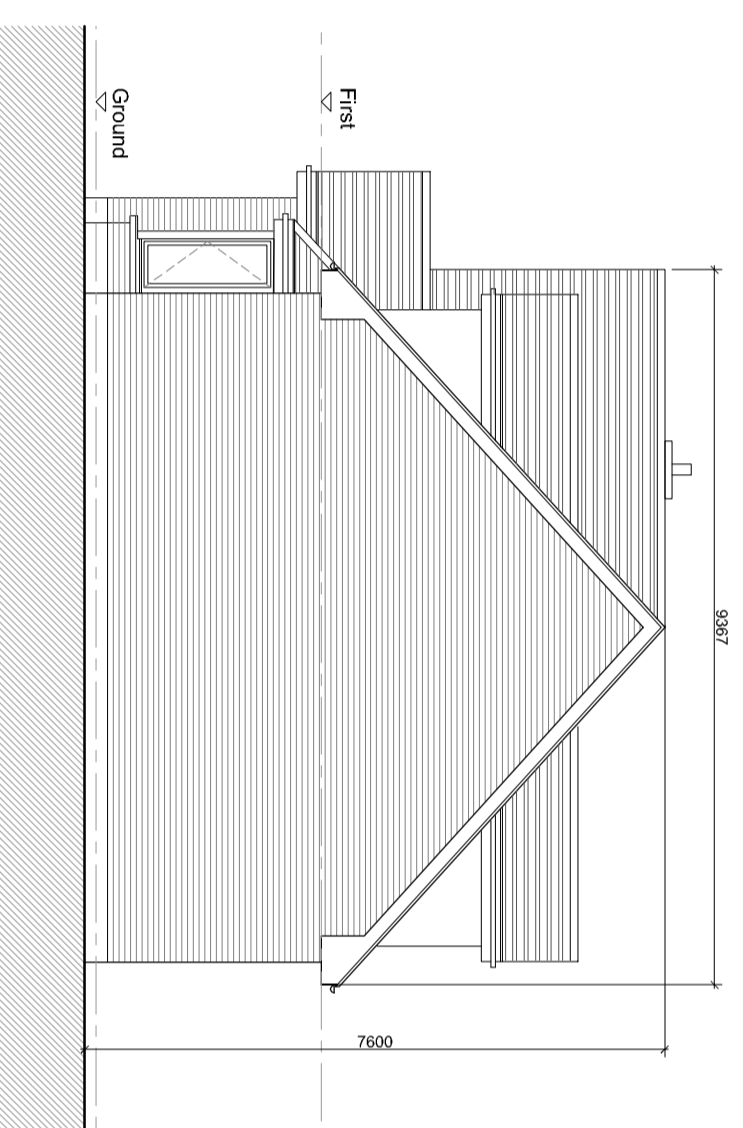

01 ELEVATION A
SCALE: 1:100

02 ELEVATION B
SCALE: 1:100

03 ELEVATION C
SCALE: 1:100

04 ELEVATION D
SCALE: 1:100

05 SECTION
SCALE: 1:100

06 KEYPLAN
SCALE: 1:500

Rev	Date	Initial	Notes	CHK
A	09/20	AC	SHD Issue	

SHD Issue

Client
Romeville Developments Ltd.

Project
Proposed Residential Development
Stoney Hill Road, Rathcoole,
Co. Dublin

Drawing Title
Existing house to be demolished
House A
Elevations

Drawn	Checked	Paper/Size	Scale	Date	Revision
AC	PU	A2	1:100	Sept 2019	
Project No.				107	A
Drawing No.				17-098	