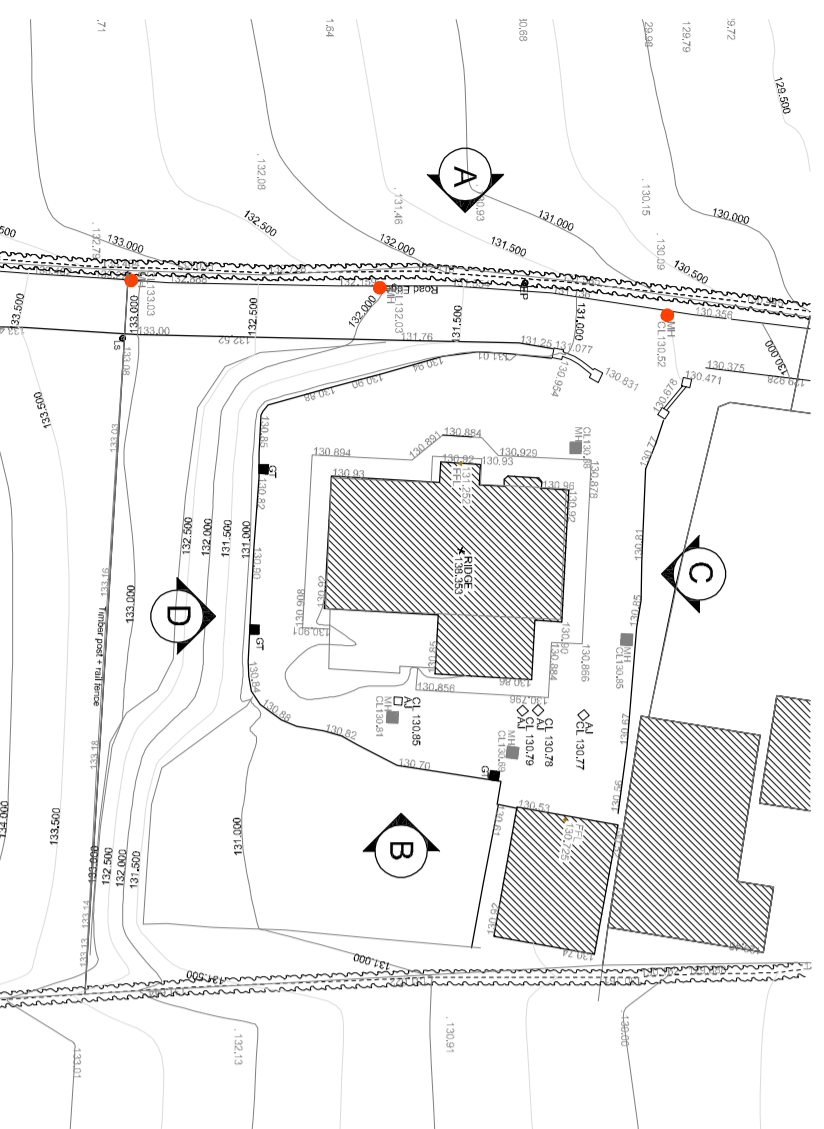

01 ELEVATION A
SCALE: 1:100

02 ELEVATION B
SCALE: 1:100

03 ELEVATION C
SCALE: 1:100

04 ELEVATION D
SCALE: 1:100

05 SECTION
SCALE: 1:100

06 KEYPLAN
SCALE: 1:500

Rev	Date	Initial	Notes	CHK
A	09/20	AC	SHD Issue	

SHD Issue

Client
Romeville Developments Ltd.

Project
Proposed Residential Development
Stoney Hill Road, Rathcoole,
Co. Dublin

Drawing Title
Existing house to be demolished
House A
Elevations

Drawn	Checked	Paper/Size	Scale	Date	Revision
AC	PU	A2	1:100	Sept 2019	
Project No.				107	A
Drawing No.				17-098	